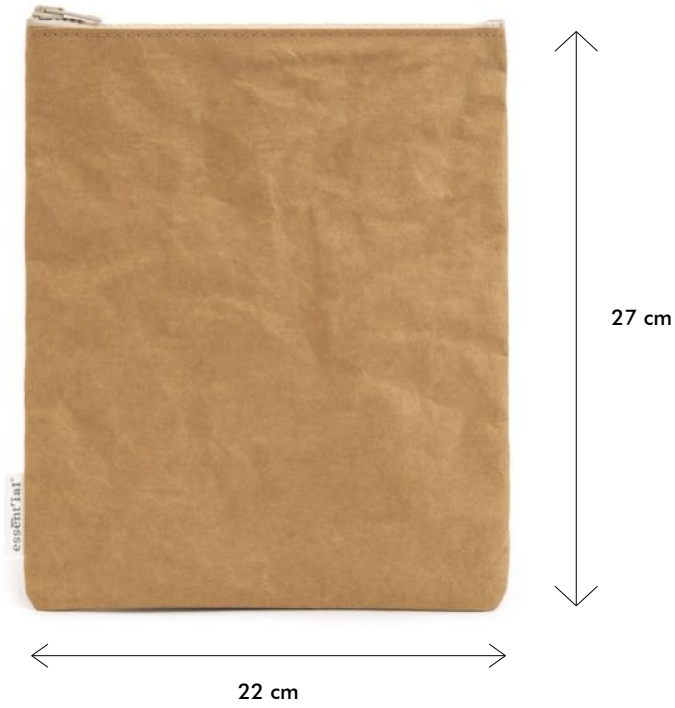

Back to School Large

astuccio / case

Sz. 22 x 27 cm

Avana/Havana ES001802

washable cellulose fiber

washable paper

Sz. 22 x 27 cm

Nero/Black ES001804

(cellulose fiber)