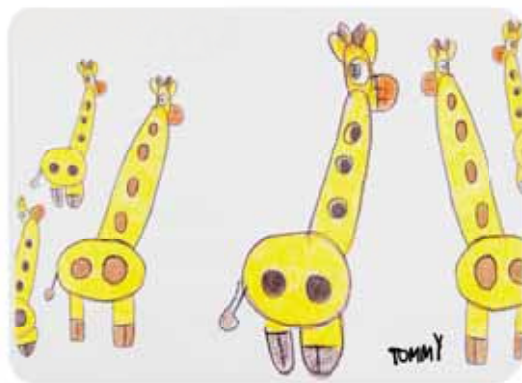

Tovagli etta Giraffa/Giraffe

Sz. 32x45 cm

ITA ES003735
ENG ES003880

washable cellulose fiber

washable paper