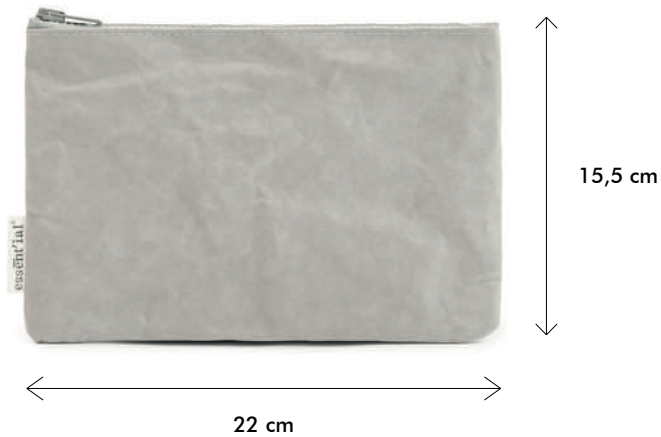

Back to School Medium

astuccio / case

Sz. 22 x 15,5 cm

Grigio/Grey
ES001800

washable cellulose fiber

washable paper

Sz. 22 x 15,5 cm

Avana/Havana
ES001799

(cellulose fiber)

Sz. 22 x 15,5 cm

Nero/Black
ES001801

(cellulose fiber)