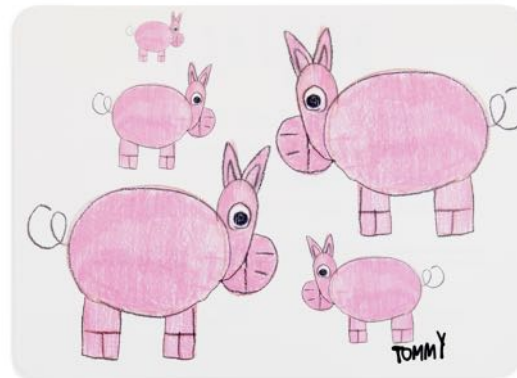

**ITA ES003735**  
**ENG ES003880**

washable cellulose fiber

 washable paper

**Tovaglietta**  
**Maiale/Pig**

Sz. 32x45 cm

**ITA ES003736**  
**ENG ES003881**

washable cellulose fiber

 washable paper