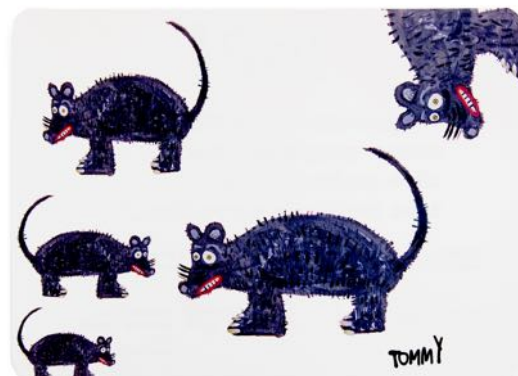

Tovaglietta Topo/Mouse

Sz. 32x45 cm

ITA ES003738
ENG ES003883

washable cellulose fiber

washable paper