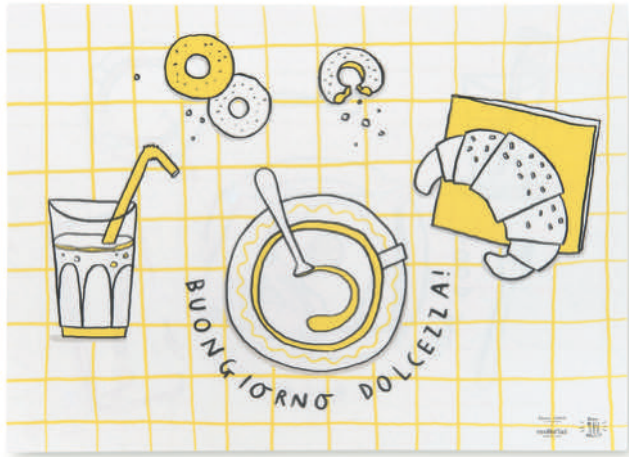

Tovaglietta colazione

Sz. 40 x 30 cm

Buongiorno dolcezza/Good morning, breakfast
ES003984

Cellulose fiber

DOUBLE FACE