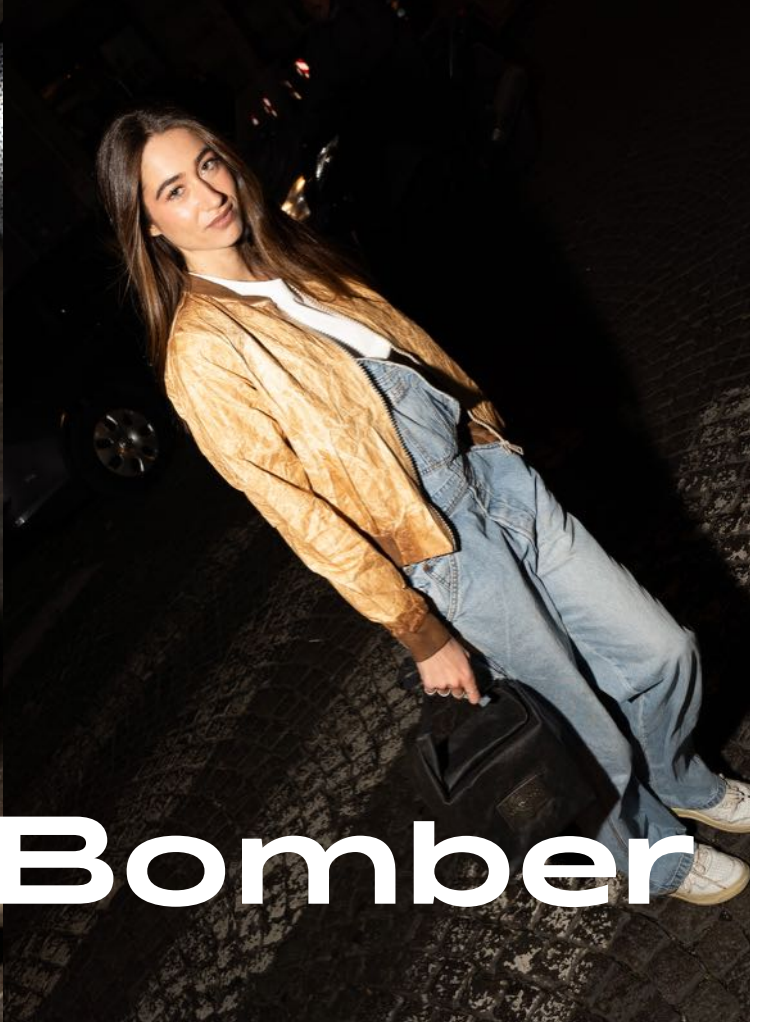

Washable cellulose fiber and fabric

GRIGIO/GREY
ES004118

NERO/BLACK
ES004119

MIX
ES004120

Bomber

Bomber Tyveck

Sz. M
NERO/BLACK
ES004276

Sz. L
NERO/BLACK
ES004277